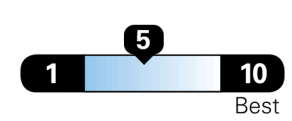

Actual results will vary for many reasons, including driving conditions and how you drive and maintain your vehicle. The average new vehicle gets 27 MPG and costs $6,500 to fuel over 5 years. Cost estimates are based on 15,000 miles per year at $ 2.35 per gallon. MPGe is miles per gasoline gallon equivalent. Vehicle emissions are a significant cause of climate change and smog.

fueleconomy.gov

Calculate personalized estimates and compare vehicles