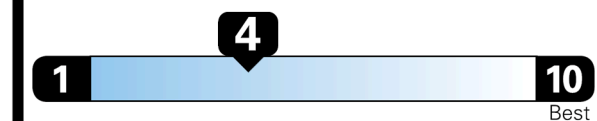

EPA DOT Fuel Economy and Environment

Gasoline Vehicle

Fuel Economy
21 MPG
combined city/hwy
19 city
24 highway
4.8 gallons per 100 miles

STANDARD SUVs range from 14 to 105 MPG. The best vehicle rates 142 MPGe.

You spend
$2,000
more in fuel costs
over 5 years
compared to the
average new vehicle.

Annual fuel cost
$1,700

Fuel Economy & Greenhouse Gas Rating (tailpipe only)