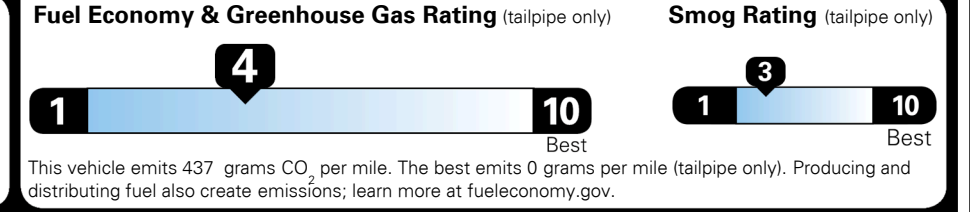

Actual results will vary for many reasons, including driving conditions and how you drive and maintain your vehicle. The average new vehicle gets 28 MPG and costs $8,000 to fuel over 5 years. Cost estimates are based on 15,000 miles per year at $ 2.95 per gallon. MPGe is miles per gasoline gallon equivalent. Vehicle emissions are a significant cause of climate change and smog.

fueleconomy.gov

Calculate personalized estimates and compare vehicles