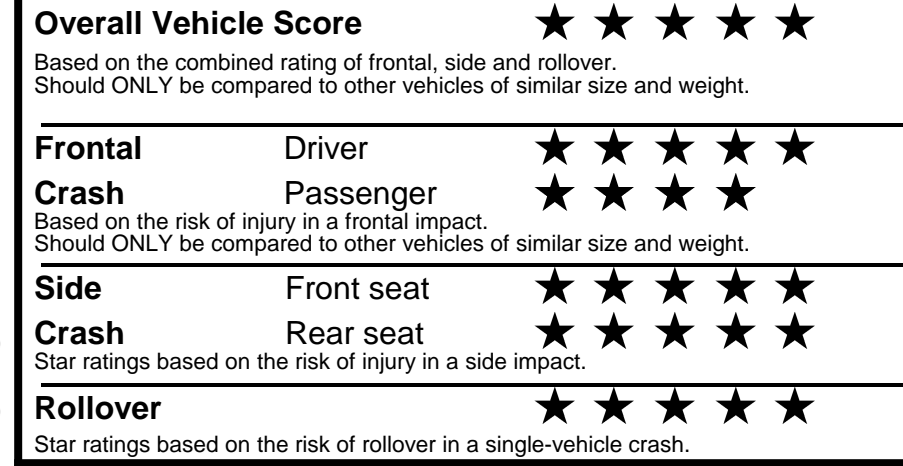

GOVERNMENT 5-STAR SAFETY RATINGS

Star ratings range from 1 to 5 stars (★★★★★) with 5 being the highest.
Source: National Highway Traffic Safety Administration (NHTSA).
www.safercar.gov or 1-888-327-4236

Manufacturer's suggested retail price includes Manufacturer's recommended pre-delivery service. License and title fees, state and local taxes and other dealer installed options and accessories are not included in the manufacturer's suggested retail price.

PARTS CONTENT INFORMATION

FOR VEHICLES IN THIS CAR LINE U.S./CANADIAN PARTS CONTENT: 2 %

MAJOR SOURCES OF FOREIGN PARTS: KOREA: 90%

NOTE: PARTS CONTENT DOES NOT INCLUDE FINAL ASSEMBLY, DISTRIBUTION, OR OTHER NON-PARTS COSTS.

FOR THIS VEHICLE FINAL ASSEMBLY POINT: GWANGMYEONG, KOREA

COUNTRY OF ORIGIN
ENGINE: KOREA
TRANSMISSION: KOREA

*Ask dealer for details.
**Kia Connect may be currently unavailable for Model Year 2022 and newer vehicles sold or purchased in Massachusetts; please see owners.kia.com for updates on availability.
NOTE: When you purchase this vehicle, Kia America, Inc. collects personal information you provide to the dealership. For information on our collection and use of personal information and your rights, please see our Privacy Policy on www.kia.com.