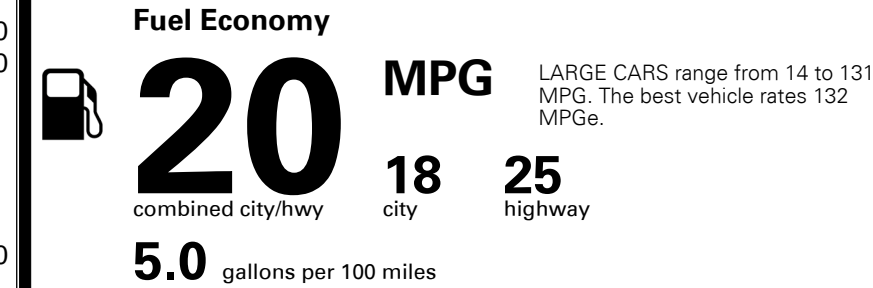

EXTERIOR

19" Alloy Wheels w/ Michelin Summer Tires
Sunroof (Wide Type)
Full LED Projection Headlights w/Dynamic Low Beam Assist
Auto-Dimming Heated Outside Mirrors

WARRANTY

10 Year/100,000 Mile Limited Powertrain Warranty
5 Year/60,000 Mile Limited Basic Warranty
5 Year/60,000 Mile Roadside Assistance

MANUFACTURER'S SUGGESTED RETAIL PRICE ▶

$ 51,790.00

ADDITIONAL INSTALLED EQUIPMENT:

(In addition to or in place of standard features)

Hichroma Red Paint $495.00
GT2 Grand Tourer Special Edition Package $1,000.00

- Black Exhaust Tips
- Black Fender Garnish
- Black Exterior Mirrors
- Black Unique Design 19" Wheel
- Suede Interior Trim w/ Red Stitching & Piping
Carpeted Floor Mats for RWD Only $155.00

MSRP INCLUDING OPTIONS

$ 53,440.00

INLAND FREIGHT AND HANDLING

$ 1,105.00

TOTAL MANUFACTURER'S SUGGESTED RETAIL PRICE ▶

$ 54,545.00

TOTAL ADDITIONAL WEIGHT: 8.5

EPA DOT Fuel Economy and Environment

Gasoline Vehicle

You spend
$5,750
more in fuel costs
over 5 years
compared to the
average new vehicle.

Annual fuel cost
$2,750